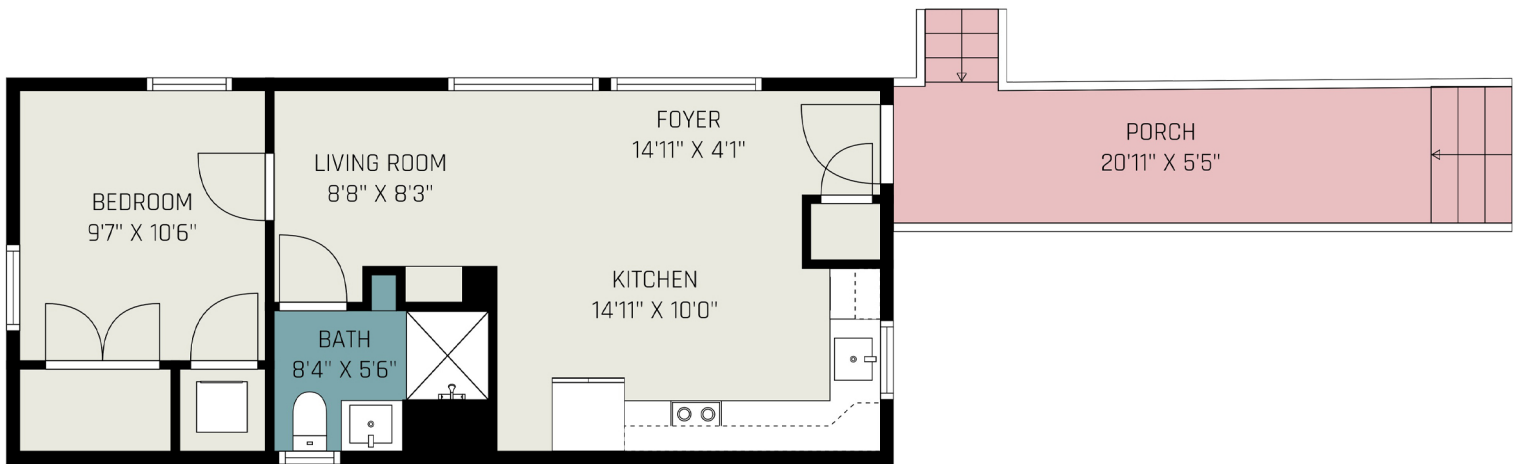

1310 JACKSON STREET

Gross Living Area - 546 Sq Ft

Non - Living Area - 100 Sq Ft

Area Calculation Summary

Gross Living Area	Calculation Details
First Floor	546 Sq Ft
Total Living Area	546 Sq Ft
Non-Living Area	
Open Porch	100 Sq Ft
Total Non- Living Area	100 Sq Ft