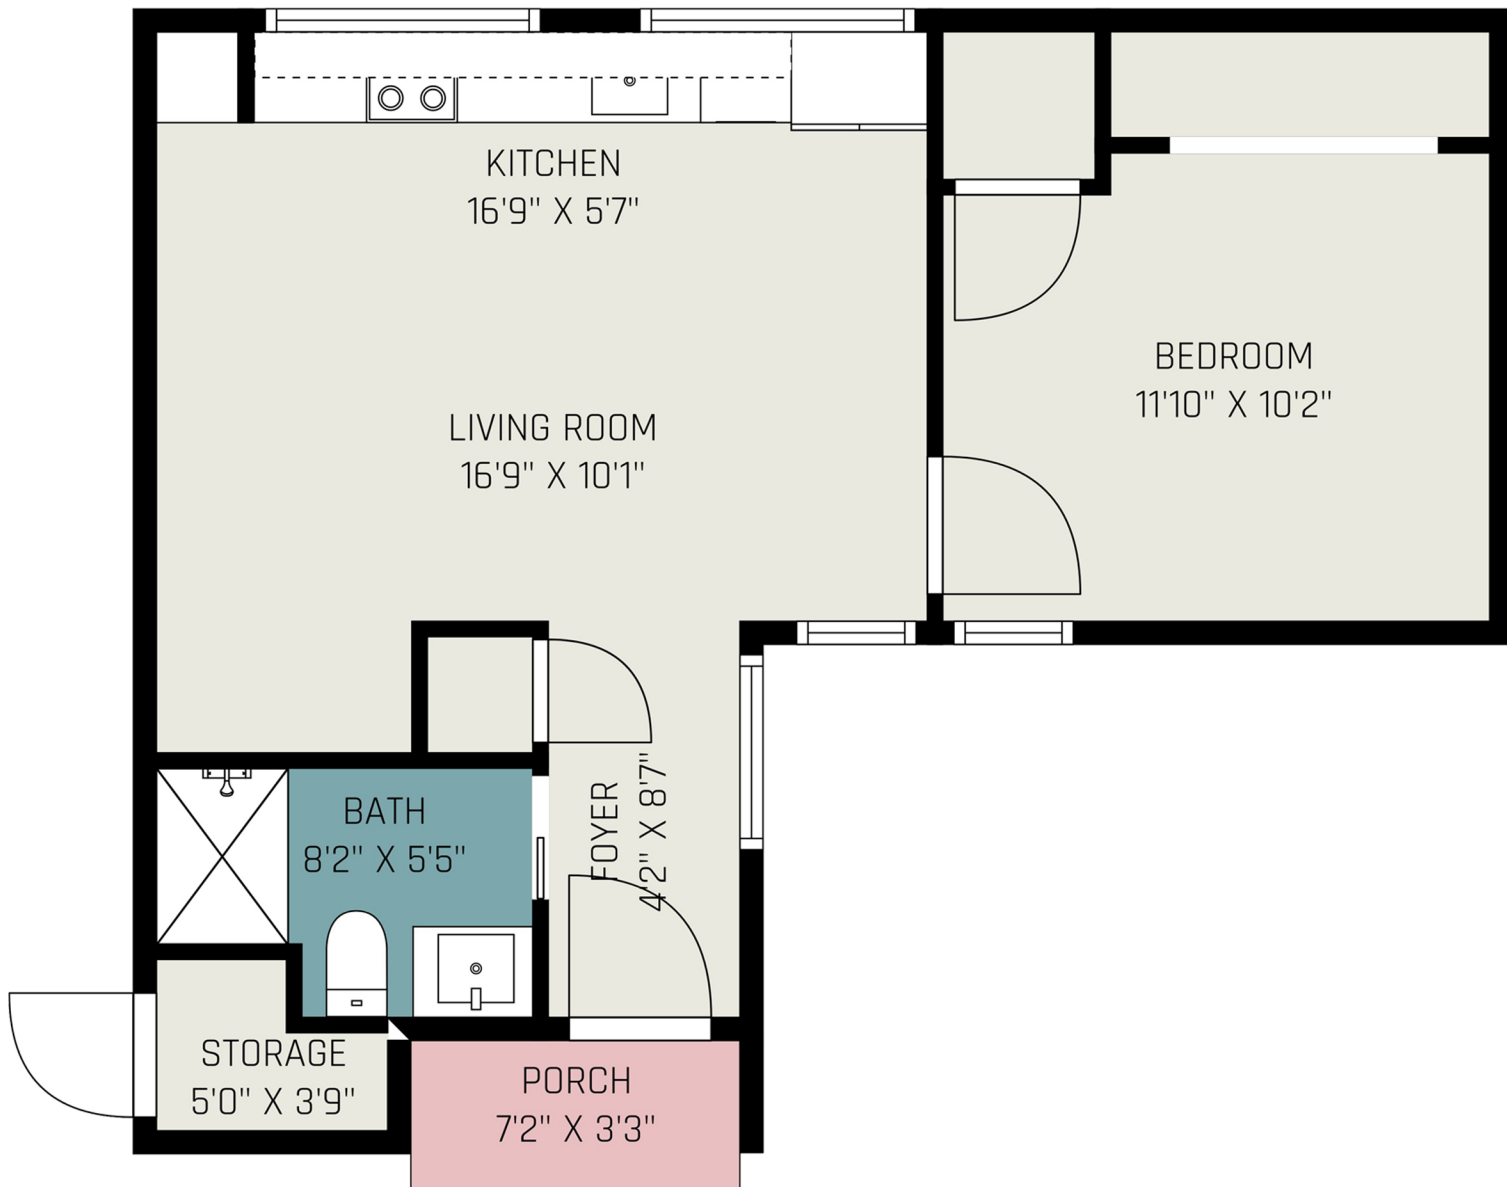

# 408 GRAY AVE

Gross Living Area - 519 Sq Ft

Non- Living Area - 43 Sq Ft

## Area Calculation Summary

### Gross Living Area

### Calculation Details

First Floor 519 Sq Ft

**Total Living Area 519 Sq Ft**