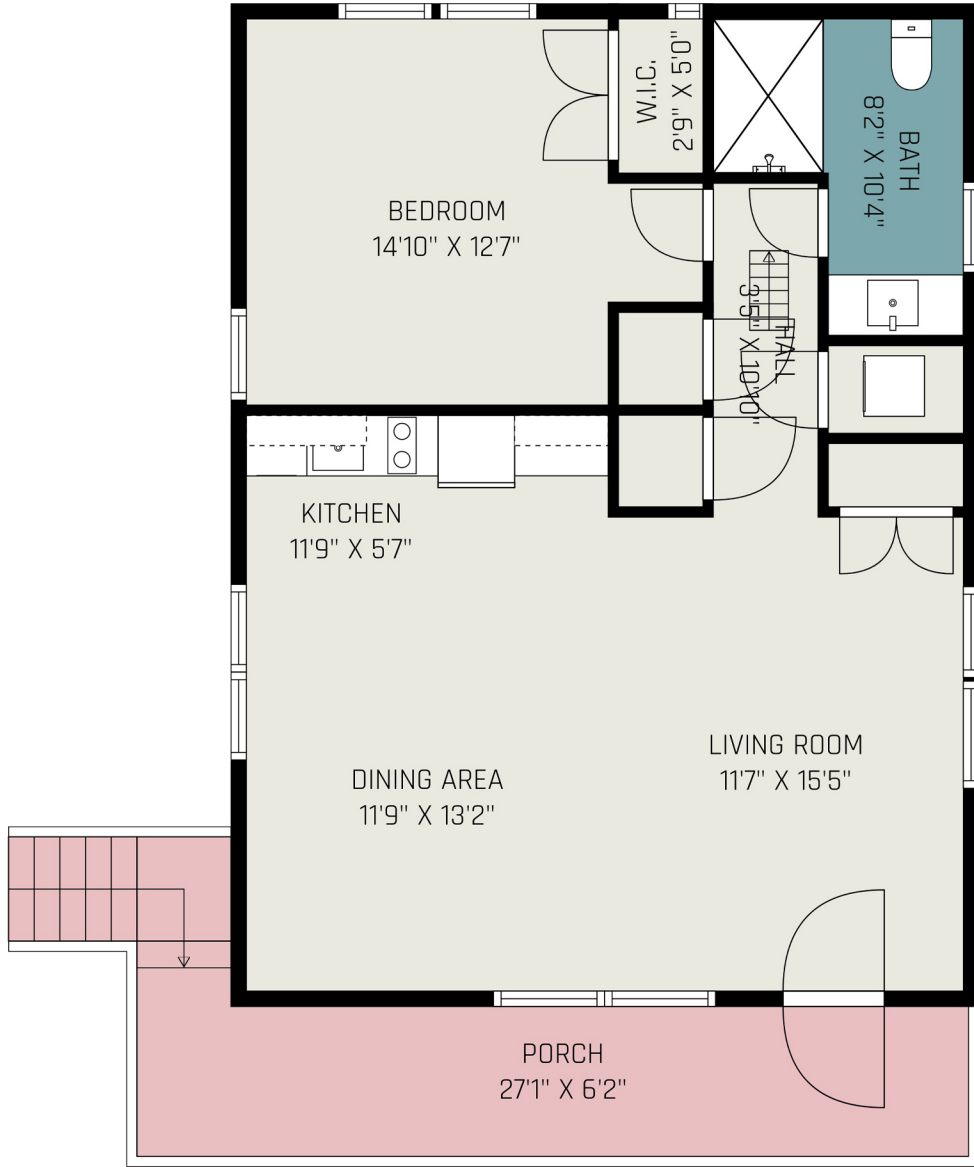

# 918 URBAN AVE

Gross Living Area - 807 Sq Ft

Non- Living Area - 437 Sq Ft

## SECOND FLOOR

## FIRST FLOOR

#### Gross Living Area