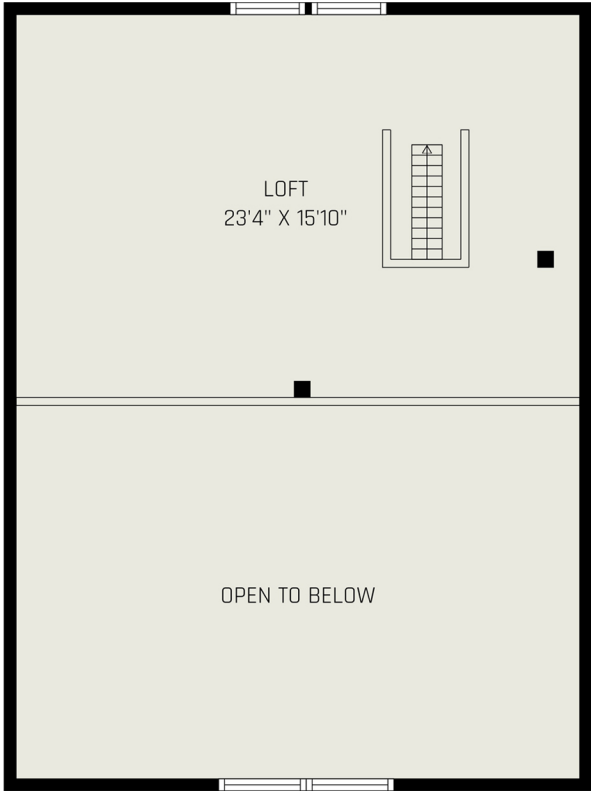

# 918 URBAN AVE

Gross Living Area - 807 Sq Ft

Non- Living Area - 437 Sq Ft

## SECOND FLOOR

## FIRST FLOOR