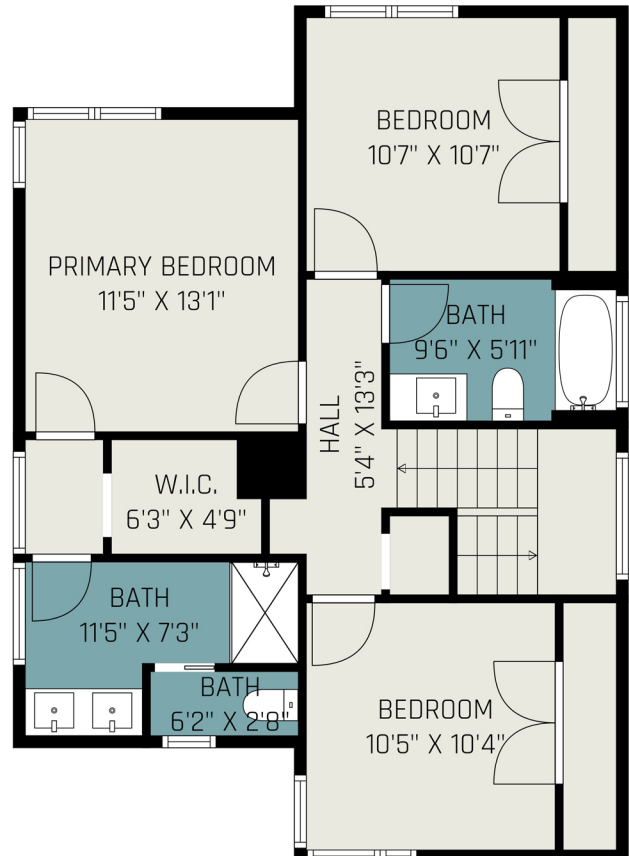

819 S ALSTON

Gross Living Area - 1742 Sq Ft

Non- Living Area - 50 Sq Ft

FIRST FLOOR

SECOND FLOOR

Area Calculation Summary

Gross Living Area	Calculation Details
First Floor	889 Sq Ft
Second Floor	853 Sq Ft
Total Living Area	1742 Sq Ft
Non-Living Area	
Open Porch	50 Sq Ft
Total Non- Living Area	50 Sq Ft