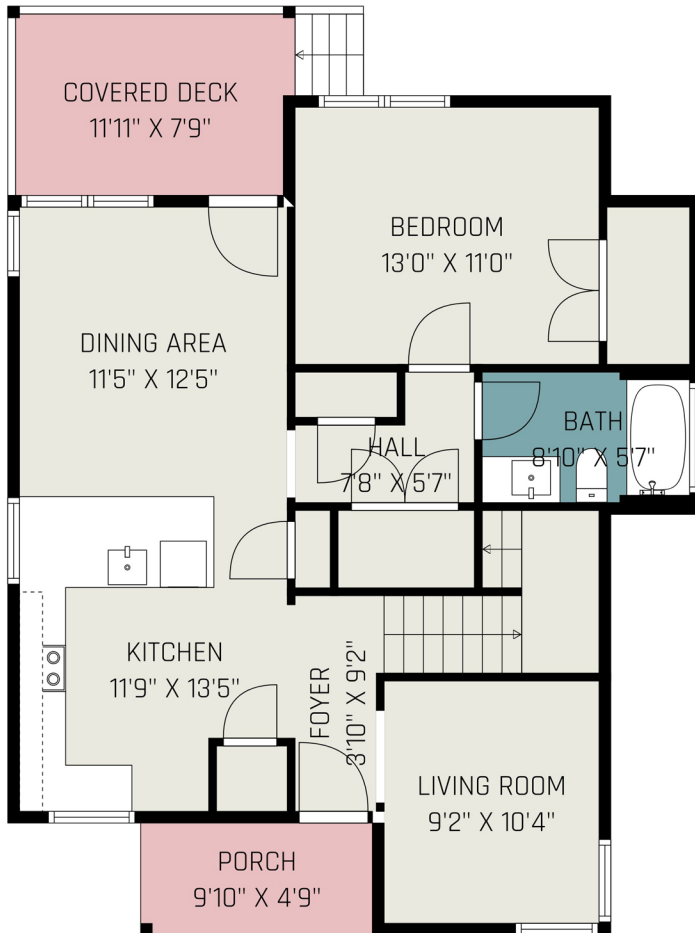

819 S ALSTON

Gross Living Area - 1742 Sq Ft

Non- Living Area - 50 Sq Ft

FIRST FLOOR

SECOND FLOOR

Area Calculation Summary

Gross Living Area	Calculation Details
First Floor	889 Sq Ft
Second Floor	853 Sq Ft
Total Living Area	1742 Sq Ft
Non-Living Area	
Open Porch	50 Sq Ft
Total Non- Living Area	50 Sq Ft